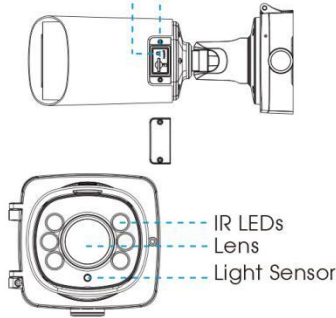

AI 4X/12X Pro Bullet Plus Network Camera

Intelligent Analytics	Video Analysis	Region Entrance, Region Exiting, Advanced Motion Detection, Tamper Detection, Line Crossing, Loitering, Object Left, Object Removed	
	People Counting& Report	Count the number of people entering or exiting, up to 4 detection areas for regional people counting	
System	Storage	Support microSD/SDHC/SDXC Card Local Storage, up to 256G	
	Advanced Function	Heat Map, BLC, HLC, 2D DNR, 3D DNR, AWB, IP Address Filtering, AGC, Anti-flicker, Corridor Mode, Deblur, Watermark	
	SIP/VoIP Support	Yes, Voice & Video-over-IP	
	Event Trigger	Motion Detection, Network Disconnection, External Input, Audio Alarm, etc.	
	Event Action	FTP Upload, SMTP Upload, SD Card Record, External Output, SIP Phone, HTTP Notification, etc	
	System Compatibility	ONVIF Profile G & Q & S & T, API	
General	Working Temperature	-40°C~60°C -60°C~60°C(Optional for Heater Version)	
	Working Humidity	0~90%(Non-condensing)	
	Power Supply	PoE (802.3at) / DC 12V±10%	
	Power Consumption	8W MAX	
		13W MAX (With IR on)	
		10W Max (With Heater on) Heater on: below 10°C, Heater off: above 25°C	
	Surge Protection	4KV	
	Weather Proof	Up to IP67-rated for Weather-resistant Performance	
	Housing	Vandal-proof IK10-rated Metal Housing	
	Weight	1447g	1445.8g
	Dimensions	320mmX134mmX126mm	
Warranty	3/5 Years		

AI 4X/12X Pro Bullet Plus Network Camera

Structure Diagrams

microSD/SDHC/SDXC Card Slot

Reset

Ethernet Port (PoE)

Units: mm

Accessories Support

A62 Junction Box(Default)

Weight: 510g
Dimensions: 134*126*40mm

A01 Pole Mount

Weight: 720g
Dimensions: 170*51.5*152.6mm

A03 External Corner Bracket

Weight: 900g
Dimensions: 170*152.5*76.3mm

Mlesight | www.mlesight.com

Contact Us: sales@mlesight.com support@mlesight.com