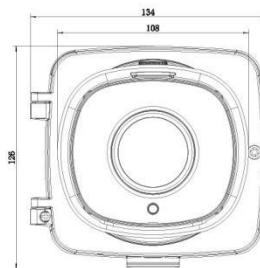

AI 4X/12X Pro Bullet Plus Network Camera

Structure Diagrams

microSD/SDHC/SDXC Card Slot

Reset

Ethernet Port (PoE)

Units: mm

Accessories Support

A62 Junction Box(Default)

Weight: 510g
Dimensions: 134*126*40mm

A01 Pole Mount

Weight: 720g
Dimensions: 170*51.5*152.6mm

A03 External Corner Bracket

Weight: 900g
Dimensions: 170*152.5*76.3mm

Mlesight | www.mlesight.com

Contact Us: sales@mlesight.com support@mlesight.com