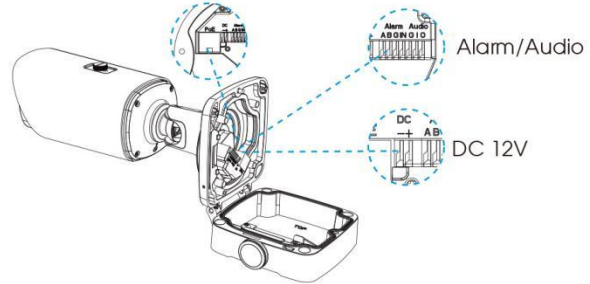

AI 4X/12X Pro Bullet Plus Network Camera

Intelligent Analytics	Video Analysis	Region Entrance, Region Exiting, Advanced Motion Detection, Tamper Detection, Line Crossing, Loitering, Object Left, Object Removed	
	People Counting& Report	Count the number of people entering or exiting, up to 4 detection areas for regional people counting	
System	Storage	Support microSD/SDHC/SDXC Card Local Storage, up to 256G	
	Advanced Function	Heat Map, BLC, HLC, 2D DNR, 3D DNR, AWB, IP Address Filtering, AGC, Anti-flicker, Corridor Mode, Deblur, Watermark	
	SIP/VoIP Support	Yes, Voice & Video-over-IP	
	Event Trigger	Motion Detection, Network Disconnection, External Input, Audio Alarm, etc.	
	Event Action	FTP Upload, SMTP Upload, SD Card Record, External Output, SIP Phone, HTTP Notification, etc	
	System Compatibility	ONVIF Profile G & Q & S & T, API	
General	Working Temperature	-40°C~60°C -60°C~60°C(Optional for Heater Version)	
	Working Humidity	0~90%(Non-condensing)	
	Power Supply	PoE (802.3at) / DC 12V±10%	
	Power Consumption	8W MAX	
		13W MAX (With IR on)	
		10W Max (With Heater on) Heater on: below 10°C, Heater off: above 25°C	
	Surge Protection	4KV	
	Weather Proof	Up to IP67-rated for Weather-resistant Performance	
	Housing	Vandal-proof IK10-rated Metal Housing	
	Weight	1447g	1445.8g
	Dimensions	320mmX134mmX126mm	
Warranty	3/5 Years		

AI 4X/12X Pro Bullet Plus Network Camera

Structure Diagrams

microSD/SDHC/SDXC Card Slot

Reset

Ethernet Port (PoE)

Units: mm

Accessories Support

A62 Junction Box(Default)

Weight: 510g
Dimensions: 134*126*40mm

A01 Pole Mount

Weight: 720g
Dimensions: 170*51.5*152.6mm

A03 External Corner Bracket

Weight: 900g
Dimensions: 170*152.5*76.3mm

Mlesight | www.mlesight.com

Contact Us: sales@mlesight.com support@mlesight.com