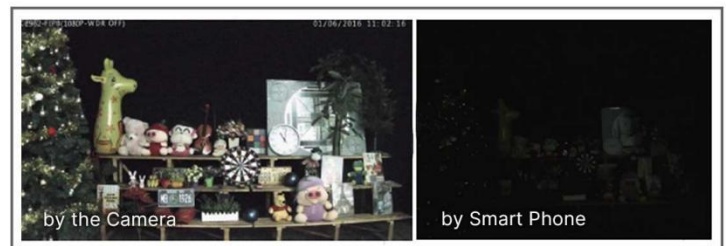

0.002Lux Ultra Low-light

The starlight camera is able to deliver high detailed color images even in low light environment reaching 0.002Lux(Color) or 0Lux(B/W), and near infrared light environments without any supplementary lighting.