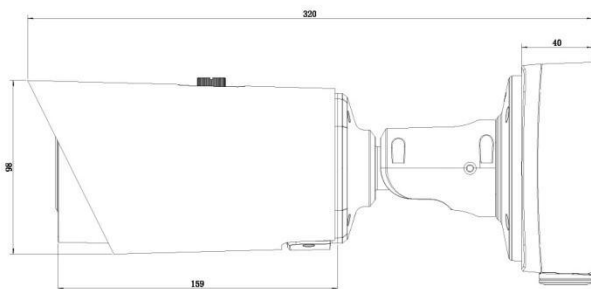

AI 4X/12X Pro Bullet Plus Network Camera

Structure Diagrams

microSD/SDHC/SDXC Card Slot

Reset

Ethernet Port (PoE)

Units: mm

Accessories Support

A62 Junction Box(Default)

Weight: 510g
Dimensions: 134*126*40mm

A01 Pole Mount

Weight: 720g
Dimensions: 170*51.5*152.6mm

A03 External Corner Bracket

Weight: 900g
Dimensions: 170*152.5*76.3mm

Mlesight | www.mlesight.com

Contact Us: sales@mlesight.com support@mlesight.com