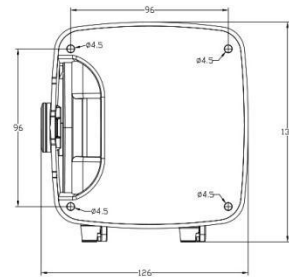

AI 4X/12X Pro Bullet Plus Network Camera

Structure Diagrams

microSD/SDHC/SDXC Card Slot

Reset

Ethernet Port (PoE)

Units: mm

Accessories Support

A62 Junction Box(Default)

Weight: 510g
Dimensions: 134*126*40mm

A01 Pole Mount

Weight: 720g
Dimensions: 170*51.5*152.6mm

A03 External Corner Bracket

Weight: 900g
Dimensions: 170*152.5*76.3mm

Mlesight | www.mlesight.com

Contact Us: sales@mlesight.com support@mlesight.com