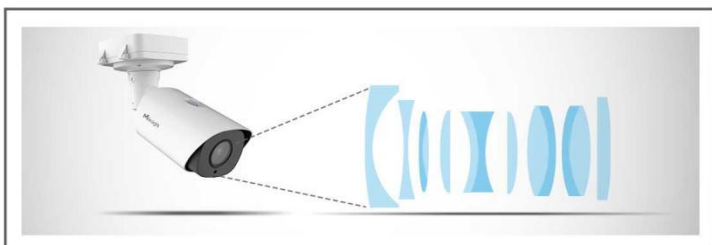

AI Video Analytics

- 8 intelligent VCA modes powered by AI engine, which can intelligently filter objects to focus on human and vehicle detection.
- People Counting technology provides high accuracy and real-time data based on AI algorithm with statistic reports.

4X/12X Optical Zoom

The 4X/12X optical zoom can zoom up to distant subjects while still maintaining the clarity, delivering high quality video over the entire zoom range.

90fps

With the industry leading frame rate reaching 90fps, the cameras can easily catch images with no latency despite of the high-speed movement, which is the best choice for the demanding requirements especially for intelligent cameras.