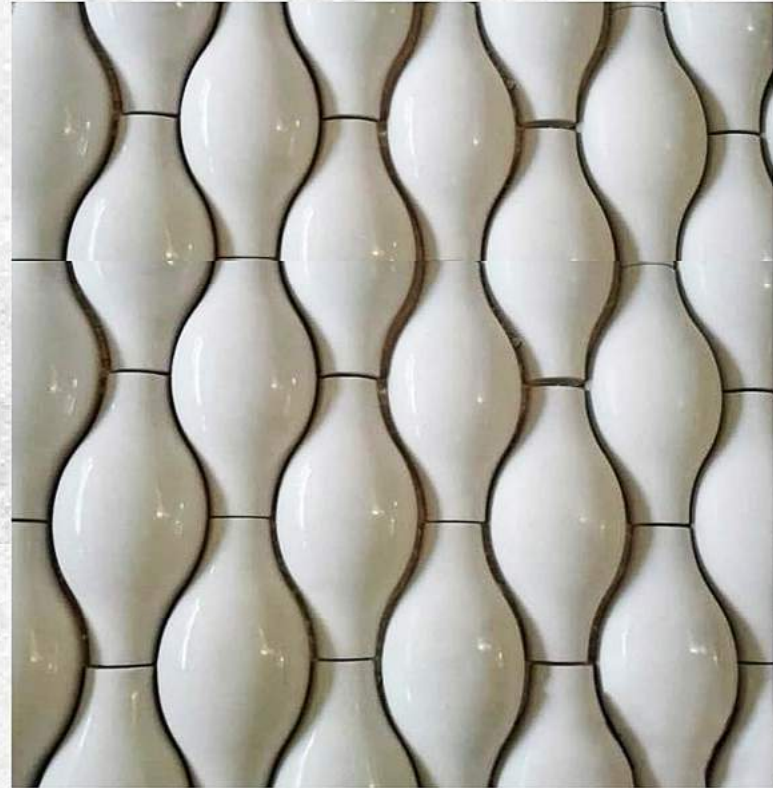

MATERIAL

19/5*17

naghshe noor arvand

MATERIAL

BOWLING DESIGN

CODE : 200

DIMENSIONS : 24*10

naghshe noor arvand