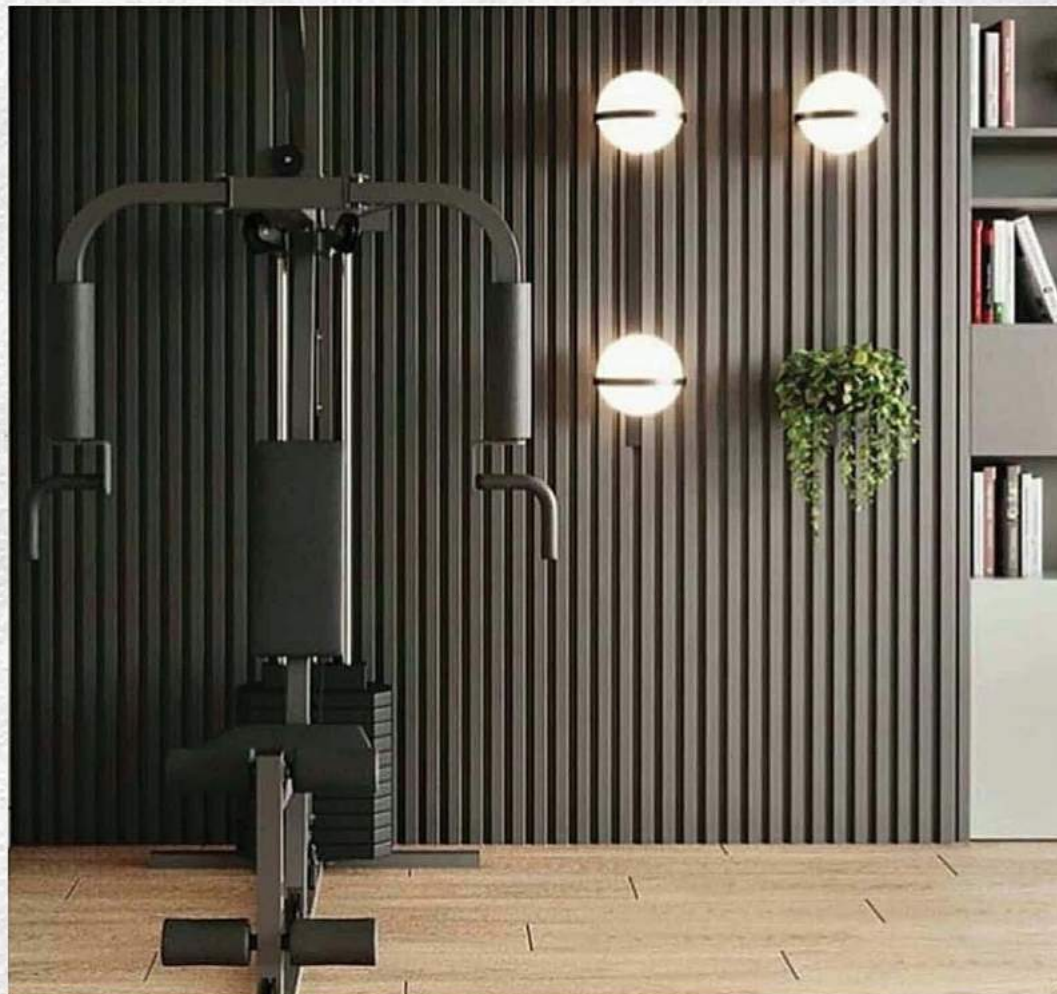

naghshe noor arvand

MATERIAL

RASTA DESIGN

CODE : 238

DIMENSIONS : 45*45