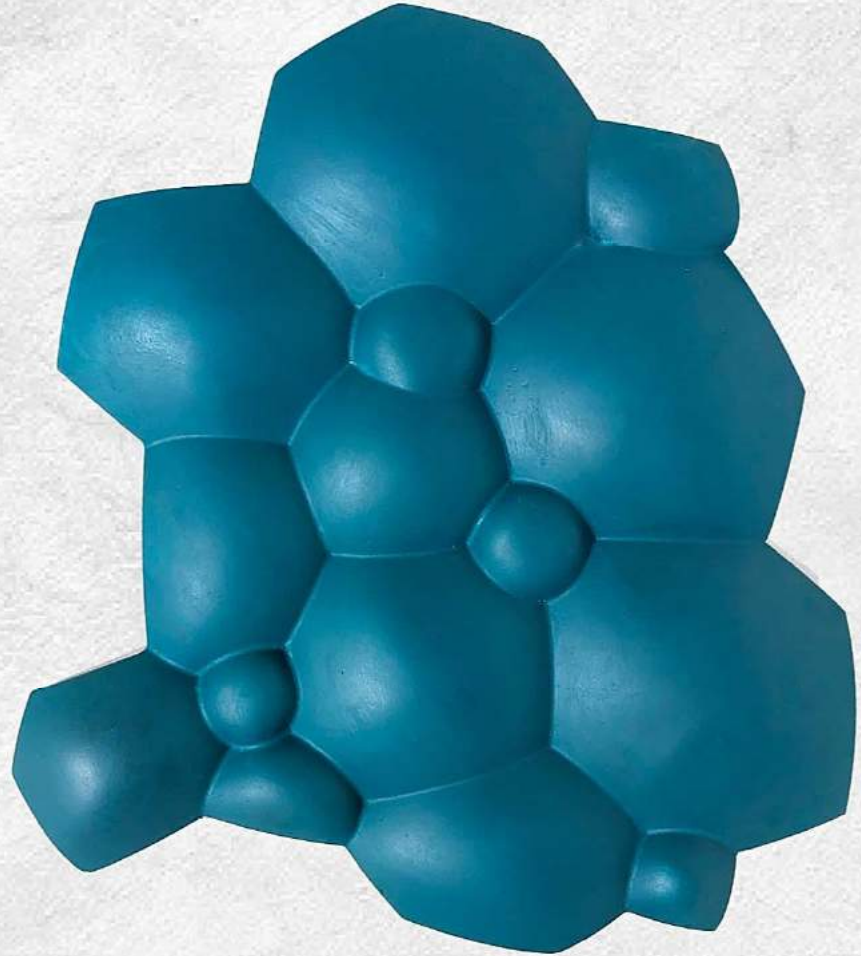

naghshe noor arvand

MATERIAL

50*50